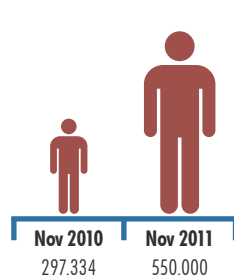

In a Single Month...

connections

15,000
conversations

1,566
decisions

Top 10 Countries

21%
of our connections come
from mobile devices

What Are They Searching For?

Intimacy
47%

Destiny
20%

Meaning
22%

Connections

Decisions

Volunteers

Connecting Current Realities to God

Discover Jesus

Receive Christ
powertochange.com